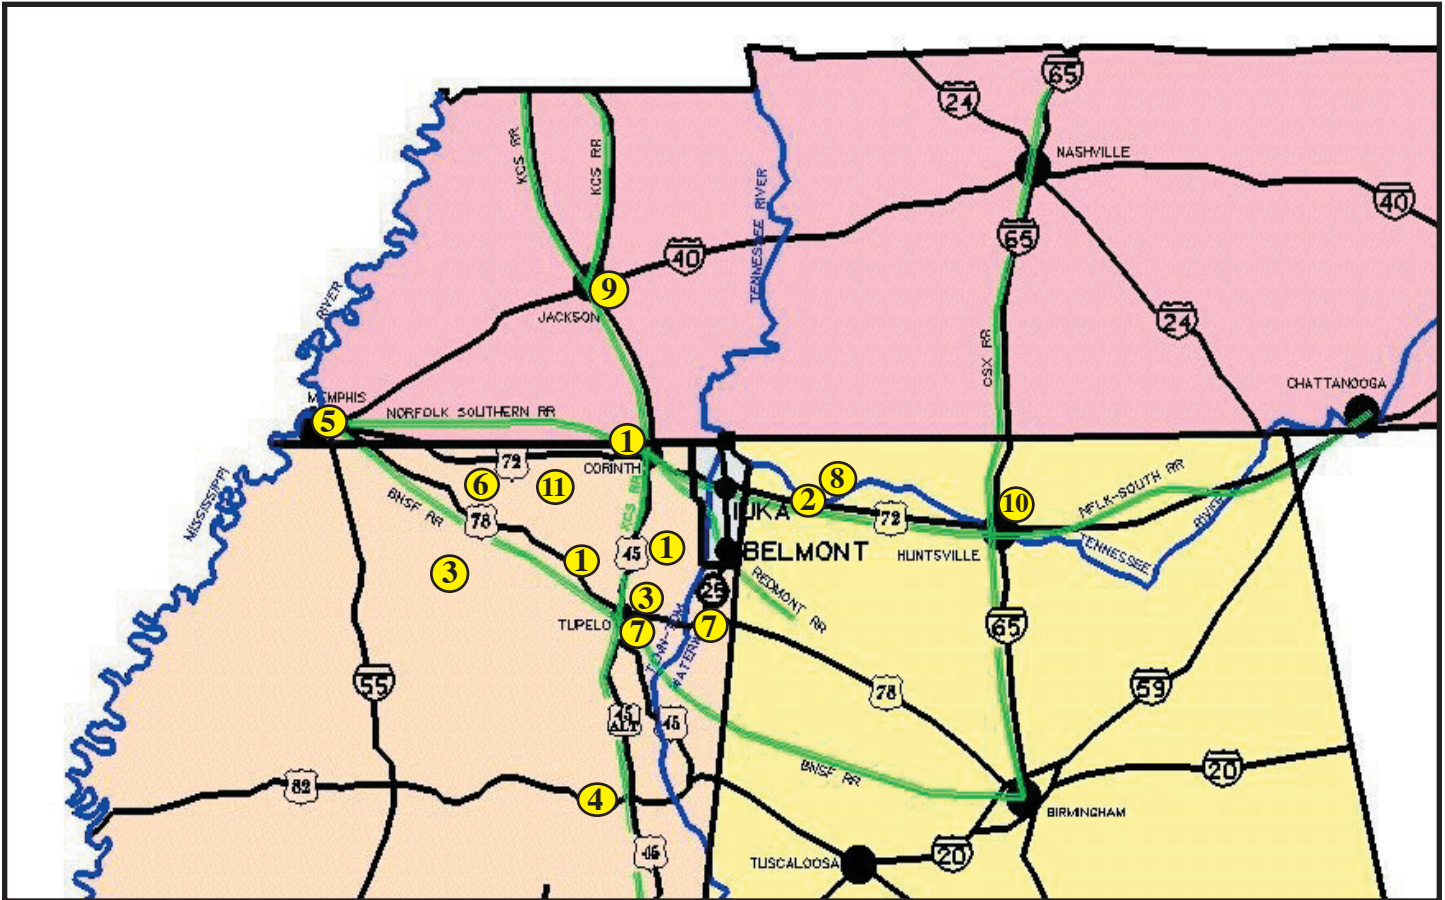

Higher Education

Tishomingo County, Mississippi, USA

Job training for the community is offered by Northeast Mississippi Community College which is located 30 minutes driving time in Booneville. With over 3,000 students, NEMCC is the largest provider of job training to manufacturers in the state. Colleges attended by local citizens include the following (enrollment):